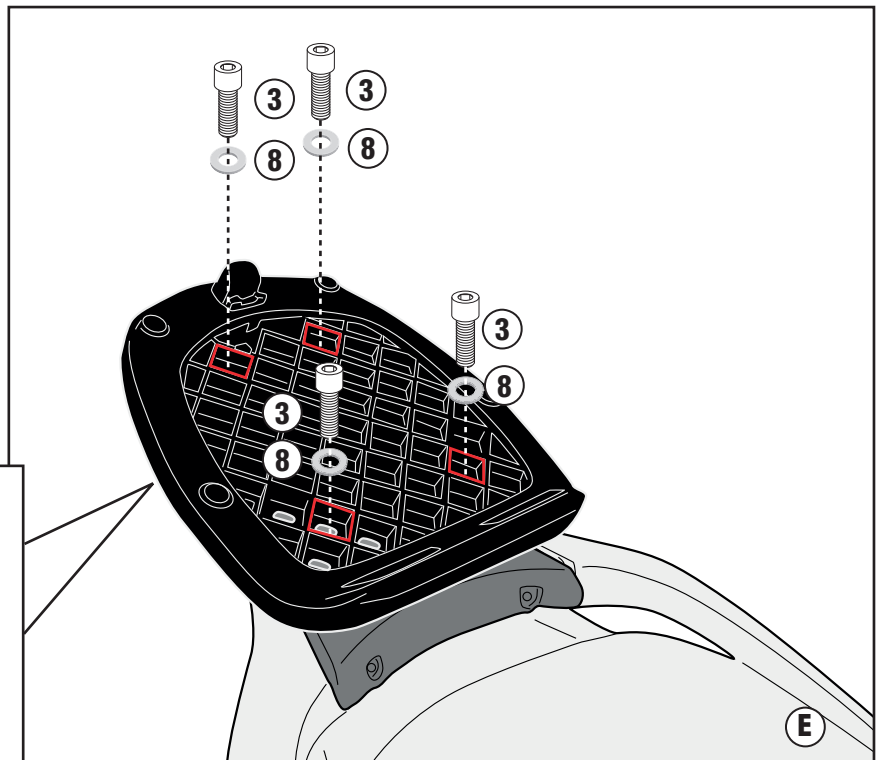

SR6114 - KR6114

PORTAPACCO SPECIFICO - SPECIFIC HOLDER - PORTE-PAQUET SPECIFIQUE - SPEZIFISCHER TRÄGER - PORTA-EQUIPAJE ESPECÍFICO - TRANSPORTADOR ESPECÍFICO

KYMCO AGILITY 300 R16 (2019)

ISTRUZIONI DI MONTAGGIO - MOUNTING INSTRUCTIONS
INSTRUCTIONS DE MONTAGE - BAUANLEITUNG
INSTRUCCIONES DE MONTAJE - INSTRUÇÕES DE MONTAGEM