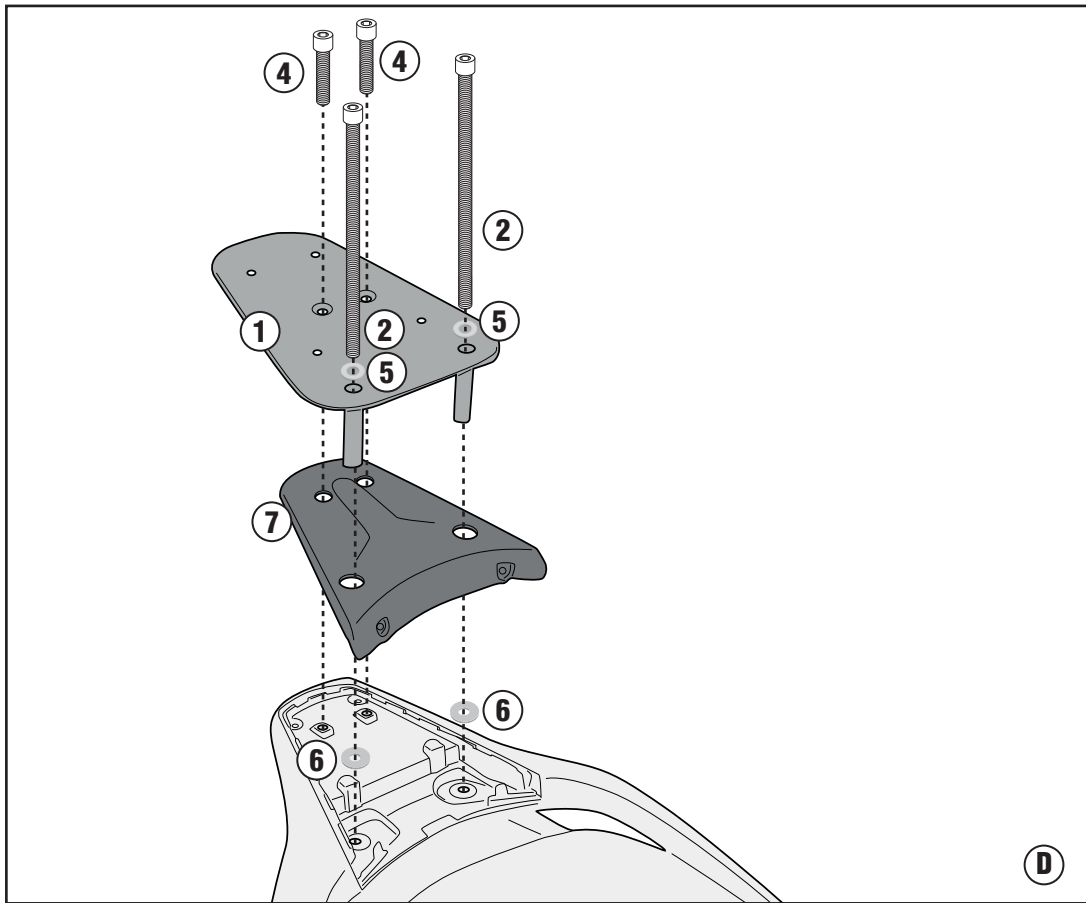

SR6114 - KR6114

PORTAPACCO SPECIFICO - SPECIFIC HOLDER - PORTE-PAQUET SPECIFIQUE - SPEZIFISCHER TRÄGER - PORTA-EQUIPAJE ESPECÍFICO - TRANSPORTADOR ESPECÍFICO

KYMCO AGILITY 300 R16 (2019)

ISTRUZIONI DI MONTAGGIO - MOUNTING INSTRUCTIONS
INSTRUCTIONS DE MONTAGE - BAUANLEITUNG
INSTRUCCIONES DE MONTAJE - INSTRUÇÕES DE MONTAGEM