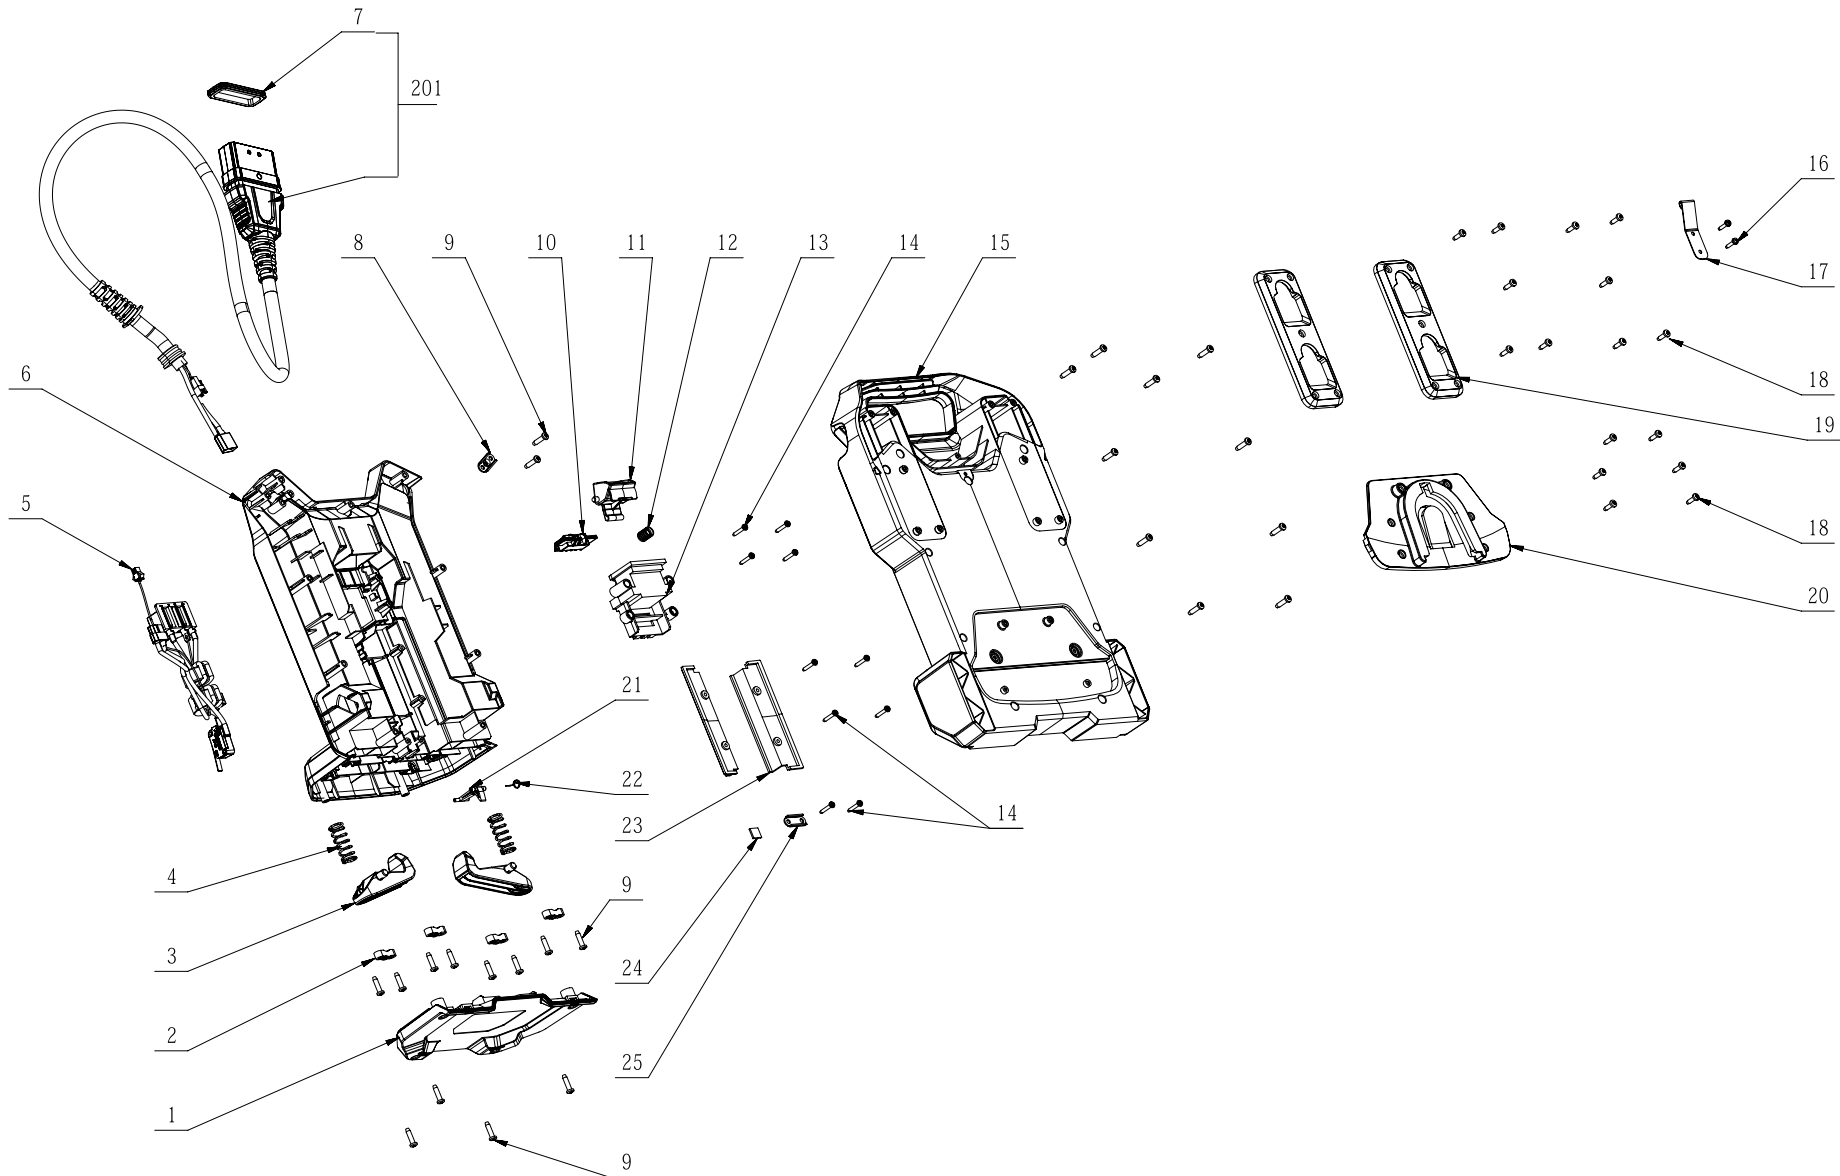

Product Description: Backpack Harness
Model Number: BHX1000
Body Number: 0830201001_S
Version: A
Issue Date: 2019/02/22

Repair Parts_Back Pack Harness_BHX1000

Index No.	Art. No.	Description	QTY in machine	Weight (g)	Size LxWxH (mm)	MPQ	Repairable or Not?	Standard Repair Time (min.)
1	3129071001	Bottom Support	1	60	195x112x25	1	Y	4
2	3122798001	Cord Anchorage	4	1.14	23x8x7	1	Y	15
3	3126773001	Lever	2	16.4	79x39x32.3	1	Y	15
4	3660306002	Spring	2	3.82	14x38	10	Y	15
5	2830264001	Electric Assembly	1	93	120x80x30	1	Y	18
6	3129073001	Front Housing	1	482	220x355x60	1	Y	21
7	5690356002	Seal Ring	1	2.5	55x25x6.3	10	Y	1
8	3700285001	Cord Anchorage	1	1.5	17x4.2	1	Y	12
9	5610294001	Tapping Screw	24	1.3	ST4x16	10	Y	1
10	3127497001	Power Pack Button	1	5	42.5x24.5x11.4	1	Y	15
11	3127498001	Power Pack Button	1	9.5	43x36.8x27.5	1	Y	15
12	3660013003	Spring1	1	1	Φ9.9x25	10	Y	15
13	3128359001	Support	1	24.5	61.4x65.8x42	1	Y	13
14	5610274001	Self Tapping Screw	10	0.45	ST2.9X16	10	Y	1
15	3322690001	Rear Housing	1	578	384.4x226.3x66.5	1	Y	11
16	5620410002	Screw With Washer	2	0.6	ST2.9x13-F	10	Y	1
17	3706275001	Leaf Spring	1	4.8	57.4x16x10.4	1	Y	3
18	5610329001	Tapping Screw	16	1.4	ST3.5x12	10	Y	3
19	3128805001	Mounting Plate	2	28.6	135.7x48.2x12.2	1	Y	3
20	3128807001	Mounting Plate	1	84.4	177.4x94.2x17.3	1	Y	3
21	3129115001	Lever	1	0.5	28.4x15.6x18	1	Y	12
22	3660682001	Torsion Spring	1	0.2	7.6x1.8	10	Y	12
23	3128361001	Cover	2	8.5	113.2x25x19.6	1	Y	15
24	3706436001	Sponge Pad	1	0.5	10x10x1.5	1	Y	12
25	3700367001	Cord Anchorage	1	3	26x10.8x4	1	Y	12
201	4810227001	Power Cord ASSY	1	505	1960x60x30	1	Y	14