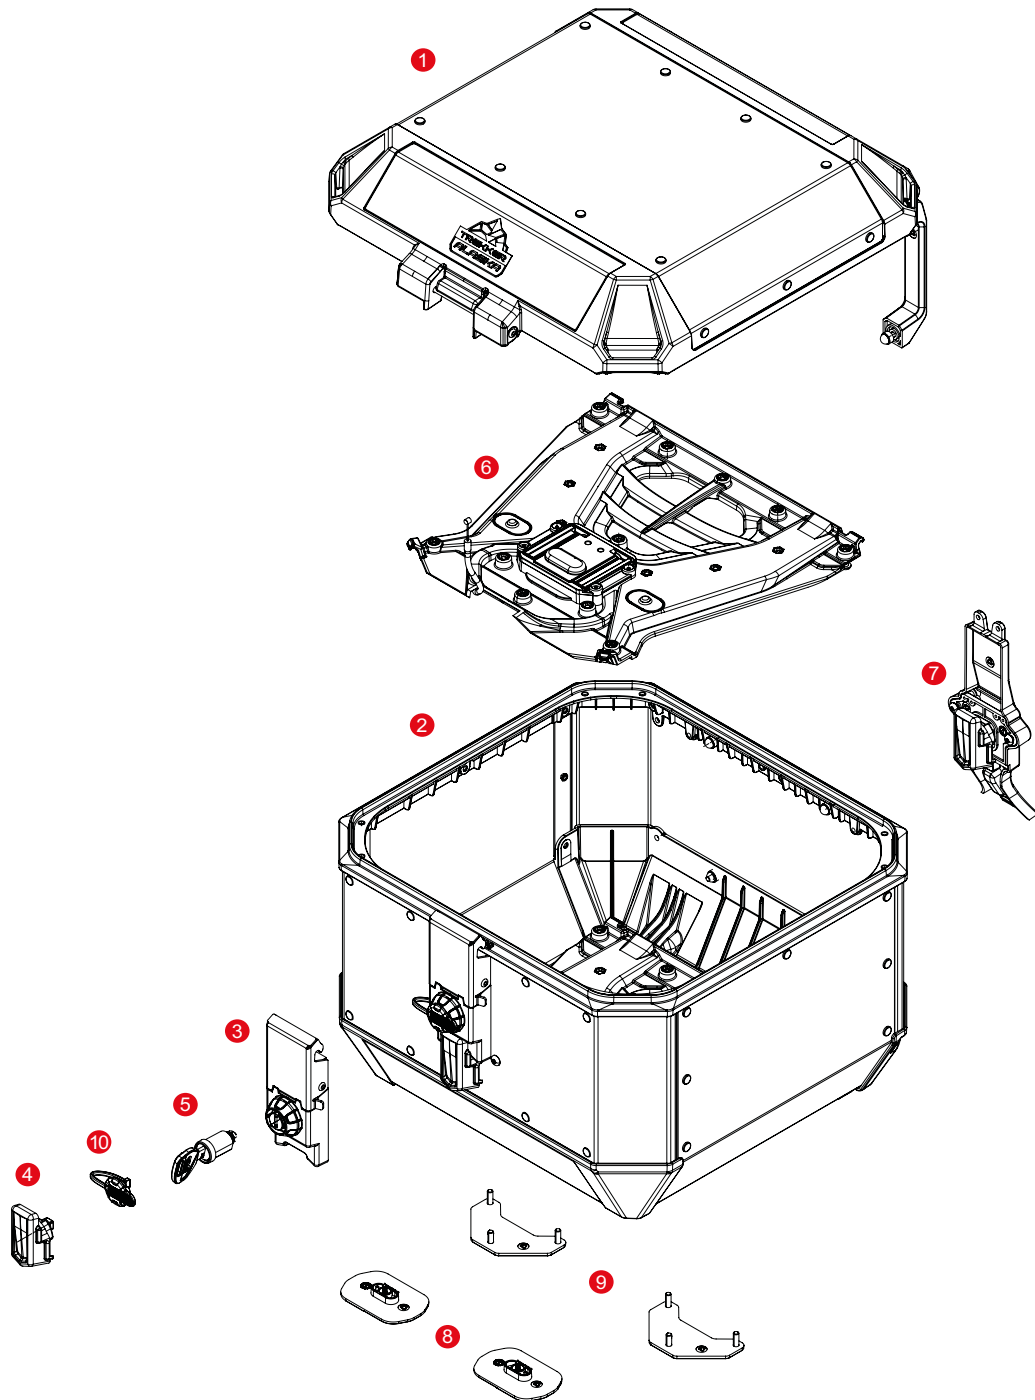

ALA56A / ALA56B / ALA44A / ALA44B TREKKER ALASKA

1	ZALA56ACM	ALA56A assembled Top Shell silver aluminium
	ZALA56BCM	ALA56B assembled Top Shell black aluminium
	ZALA44ACM	ALA44A assembled Top Shell silver aluminium
	ZALA44BCM	ALA44B assembled Top Shell black aluminium
2	ZALA56AFNM	ALA56A assembled Bottom Shell silver aluminium
	ZALA56BFNM	ALA56B assembled Bottom Shell black aluminium
	ZALA44AFNM	ALA44A assembled Bottom Shell silver aluminium
	ZALA44BFNM	ALA44B assembled Bottom Shell black aluminium
3	Z8024MR-ALA	Hinge stop

4	Z9799R	Release lever
5	SL101	Security lock set including cylinder, 2 keys, bush and under lock platelets
6	Z3592MR	Assembled inner bottom plate with lock mechanism
7	Z3594R	Inner release lock system with cam and exterior lever
8	Z3596R	Front lower stabiliser kit 2
9	Z3597R	Rear lower stabiliser kit 2
10	Z8032R	Dustproof cap