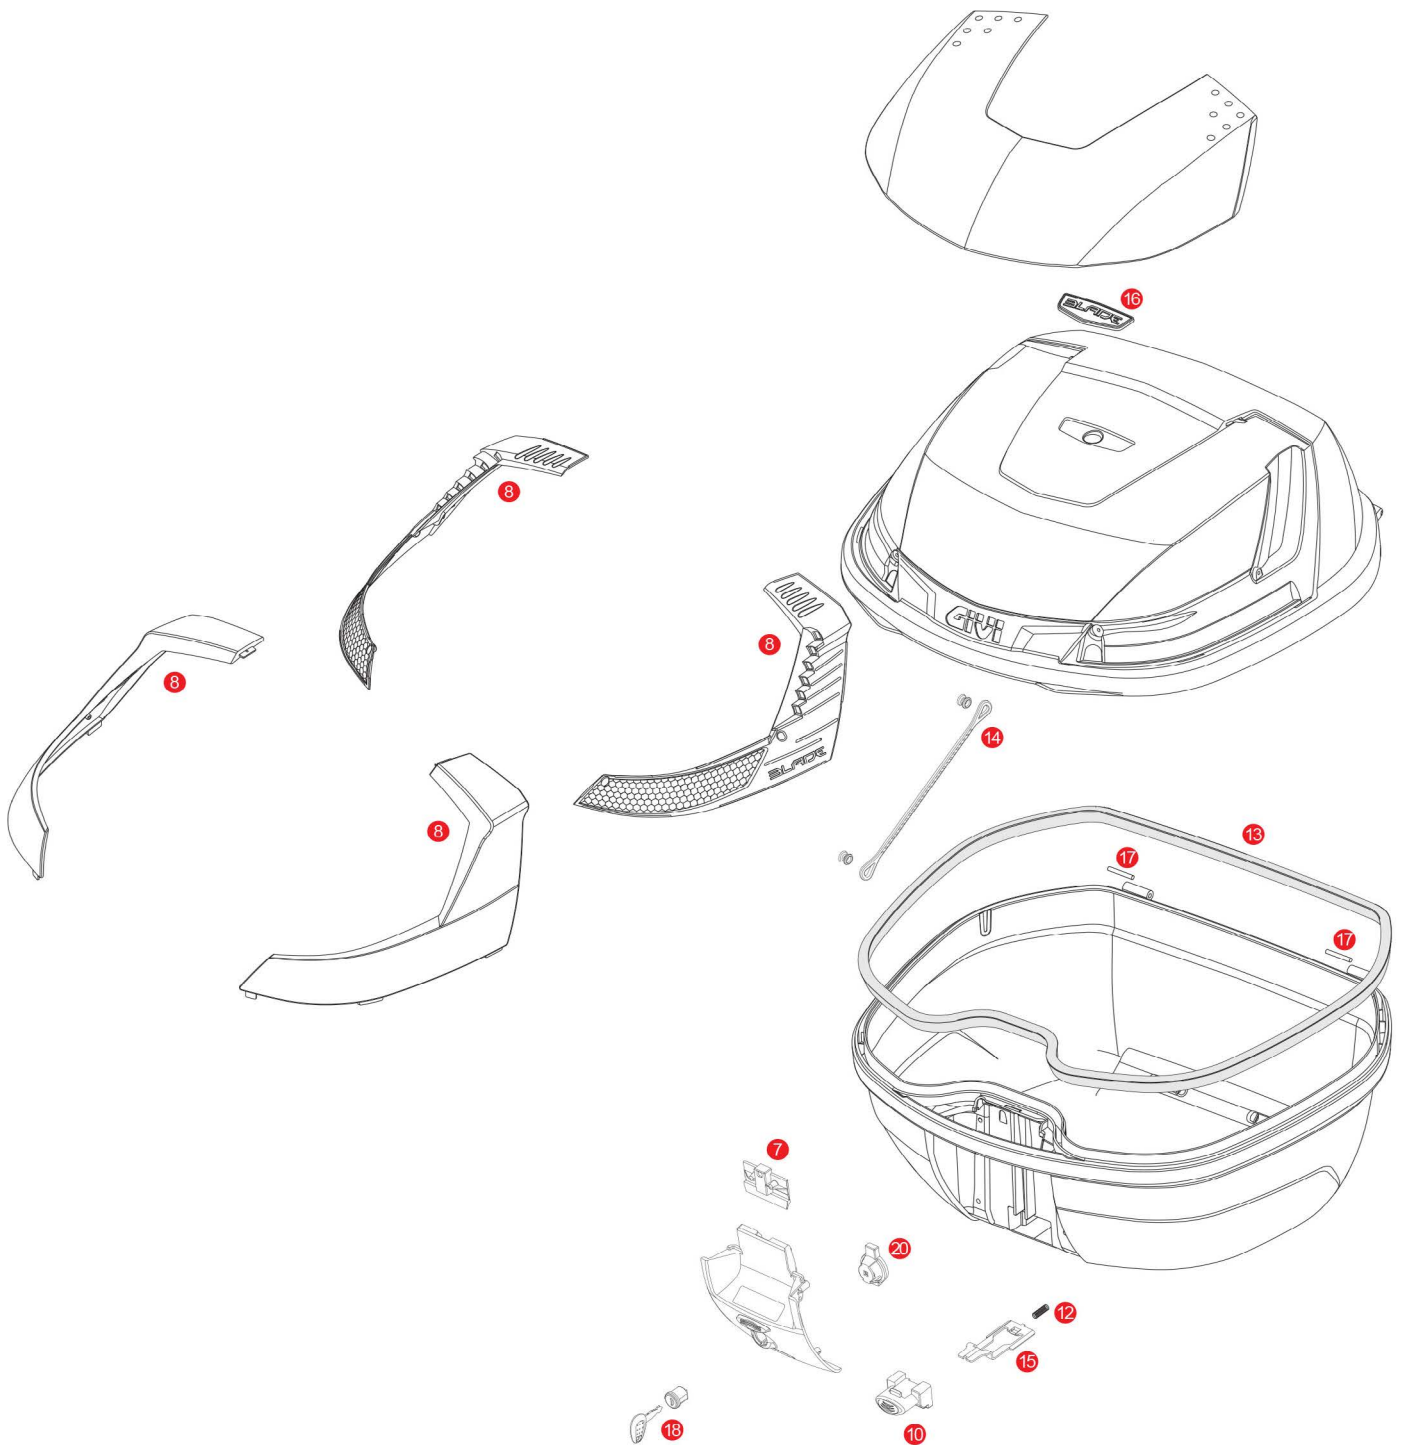

B37 BLADE / B37 BLADE TECH

	ZB37CNM	B37 Blade assembled top-shell black
	ZB37CNTM	B37 Blade Tech assembled top-shell black
	ZB37FNM	B37 Blade / B360 assembled bottom-shell black
	ZB37FNTM	B37 Blade Tech / B360 Tech assembled bottom-shell black
	Z3007NM	Mounted lock set
	Z3007NTM	Mounted lock set NT
7	Z3012R	Closure system mounted on the lid
8	Z4506R	Red reflectors with stop lamp holder (for B47 Blade)
8	Z4506FR	Smoked reflectors with stop lamp holder (for B47 Blade Tech)
10	Z645R	Push button red

10	Z645CR	Opening push button chromed
12	Z191R	Push button spring, 1 pcs.
13	Z790R	Trim
14	Z599	Nylon stop bag opening yarn
15	Z761NR	Bolt, 1 pcs.
16	Z4504AR	Chromed Blade logo
17	Z590R	Pin. Medium, 2 pcs.
18	Z140R	Key locks with corresponding bush with red handle
	Z661A	Key locks with corresponding bush with silver handle
20	Z3006R	Plate below lock, for standard key
	Z4512R	Plate below lock for Security Lock key