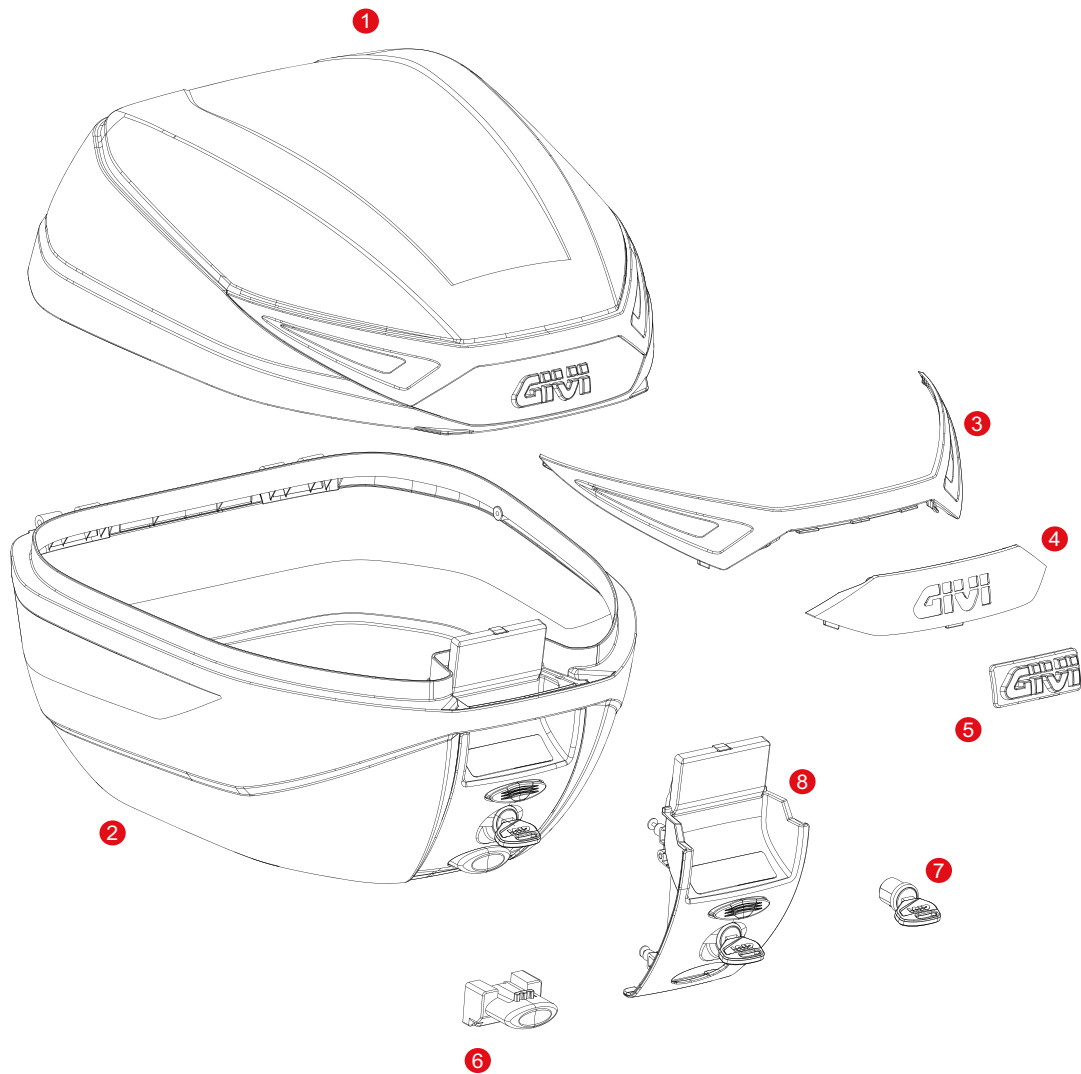

SPARE PARTS

GIVI®

C30N / C30NT

1 **ZC30CNMR** C30N assembled Top Shell

2 **ZC30FNMR** C30 assembled Bottom Shell

3 **Z2663NR** Red reflectors (for C30N)

Z2663NTR Smoked reflectors (for C30NT)

4 **Z2670-LR** Painted central plate

5 **Z229** Chromed GIVI brand

6 **Z645NR** Push button black

7 **Z140NR** Key locks with corresponding bush with black handle

8 **Z2751M-C30R** Lock set