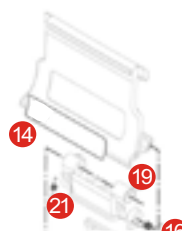

TREKKER 33-46 / TREKKER LITE 33-46

1

1	Z2073CNM	TRK33N / TRK46N top-shell
	Z2073CBM	TRK33B / TRK46B Trekker Black Line assembled Top Shell
2	Z2073CBBM	Coperchio TRK33BB/TRK46BB nero montato
3	Z2061FNM	TRK46N bottom-shell black
	Z2062FNM	TRK33N bottom-shell black
4	Z641N46M	Hinge stop (for top-case TRK46N)
	Z641N33M	Hinge stop (for top-case TRK33N)
	Z2701KITR	Additional zipper kit, side and external
5	Z2063R	Black metal plate cover/cap and open lids
6	Z3842R	Black plate cover/cap and open lids TRK33BB / TRK46BB (Trekker LITE)
7	Z2070OXR	Aluminium cover with anodizing cover/cap and open lids
	Z2070NR	Aluminium cover black painted, with cover/cap and open lids, for TRK33B / TRK46B Black Line
8	Z2067R	Double anchor with black washer
9	Z109	Long bolt springs
10	Z106	Bolt

11	Z645CR	Opening push button chromed
	ZG45N1CLR	Inner elastic belt
12	Z115R	Stop bag opening yarn, 2 pcs.
13	Z2072R	Trim
14	Z409R	Name holder, 1 pcs.
15	Z630	Steel spheres D. 6
16	Z632R	Steel torsion spring
17	Z590R	Pin. Medium, 2 pcs.
18	Z4513R	Plate below lock for Security Lock key
20	Z643NR	Lock set element black
21	Z644NR	Opening push button black
22	Z647R	Torsion spring, 1 pcs.
23	Z648R	Cylinder spring
24	Z721R	Pin. Long, 1 pc.
25	SL101	Security lock set including cylinder, 2 keys, bush and under lock platelets
	Z112N2R	Black pulley, 2 pcs.