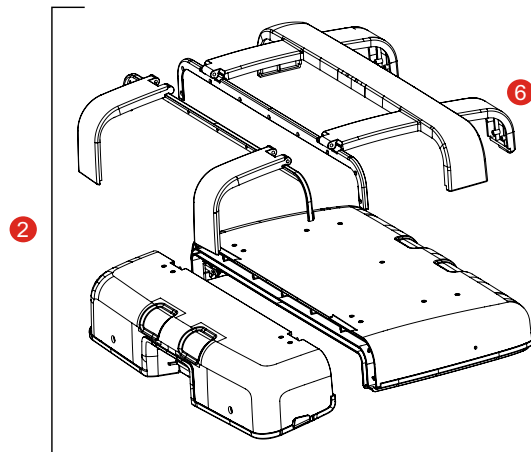

TREKKER 33-46 / TREKKER LITE 33-46

1

1	Z2073CNM	TRK33N / TRK46N top-shell
	Z2073CBM	TRK33B / TRK46B Trekker Black Line assembled Top Shell
2	Z2073CBBM	Coperchio TRK33BB/TRK46BB nero montato
3	Z2061FNM	TRK46N bottom-shell black
	Z2062FNM	TRK33N bottom-shell black
4	Z641N46M	Hinge stop (for top-case TRK46N)
	Z641N33M	Hinge stop (for top-case TRK33N)
	Z2701KITR	Additional zipper kit, side and external
5	Z2063R	Black metal plate cover/cap and open lids
6	Z3842R	Black plate cover/cap and open lids TRK33BB / TRK46BB (Trekker LITE)
7	Z2070OXR	Aluminium cover with anodizing cover/cap and open lids
	Z2070NR	Aluminium cover black painted, with cover/cap and open lids, for TRK33B / TRK46B Black Line
8	Z2067R	Double anchor with black washer
9	Z109	Long bolt springs
10	Z106	Bolt

11	Z645CR	Opening push button chromed
	ZG45N1CLR	Inner elastic belt
12	Z115R	Stop bag opening yarn, 2 pcs.
13	Z2072R	Trim
14	Z409R	Name holder, 1 pcs.
15	Z630	Steel spheres D. 6
16	Z632R	Steel torsion spring
17	Z590R	Pin. Medium, 2 pcs.
18	Z4513R	Plate below lock for Security Lock key
20	Z643NR	Lock set element black
21	Z644NR	Opening push button black
22	Z647R	Torsion spring, 1 pcs.
23	Z648R	Cylinder spring
24	Z721R	Pin. Long, 1 pc.
25	SL101	Security lock set including cylinder, 2 keys, bush and under lock platelets
	Z112N2R	Black pulley, 2 pcs.