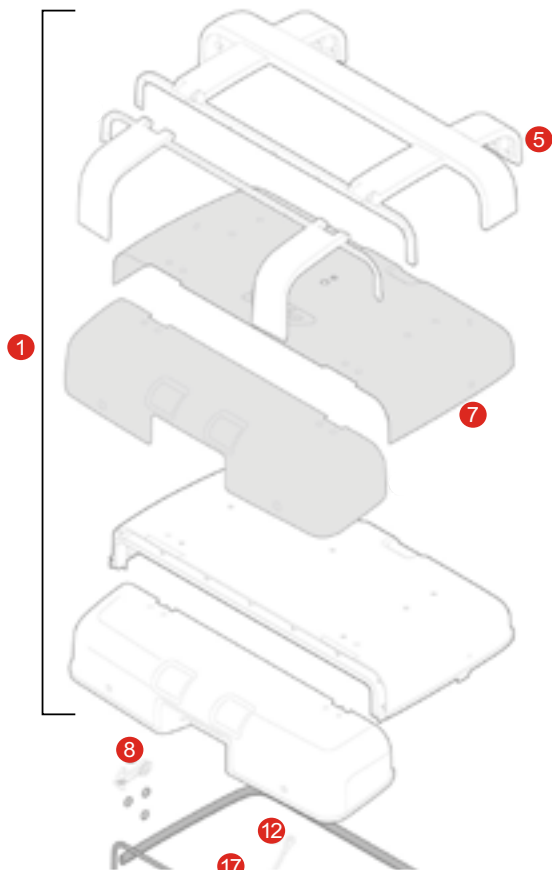

TREKKER 33-46 / TREKKER LITE 33-46

1

1	Z2073CNM	TRK33N / TRK46N top-shell
	Z2073CBM	TRK33B / TRK46B Trekker Black Line assembled Top Shell
2	Z2073CBBM	Coperchio TRK33BB/TRK46BB nero montato
3	Z2061FNM	TRK46N bottom-shell black
	Z2062FNM	TRK33N bottom-shell black
4	Z641N46M	Hinge stop (for top-case TRK46N)
	Z641N33M	Hinge stop (for top-case TRK33N)
	Z2701KITR	Additional zipper kit, side and external
5	Z2063R	Black metal plate cover/cap and open lids
6	Z3842R	Black plate cover/cap and open lids TRK33BB / TRK46BB (Trekker LITE)
7	Z2070OXR	Aluminium cover with anodizing cover/cap and open lids
	Z2070NR	Aluminium cover black painted, with cover/cap and open lids, for TRK33B / TRK46B Black Line
8	Z2067R	Double anchor with black washer
9	Z109	Long bolt springs
10	Z106	Bolt

11	Z645CR	Opening push button chromed
	ZG45N1CLR	Inner elastic belt
12	Z115R	Stop bag opening yarn, 2 pcs.
13	Z2072R	Trim
14	Z409R	Name holder, 1 pcs.
15	Z630	Steel spheres D. 6
16	Z632R	Steel torsion spring
17	Z590R	Pin. Medium, 2 pcs.
18	Z4513R	Plate below lock for Security Lock key
20	Z643NR	Lock set element black
21	Z644NR	Opening push button black
22	Z647R	Torsion spring, 1 pcs.
23	Z648R	Cylinder spring
24	Z721R	Pin. Long, 1 pc.
25	SL101	Security lock set including cylinder, 2 keys, bush and under lock platelets
	Z112N2R	Black pulley, 2 pcs.