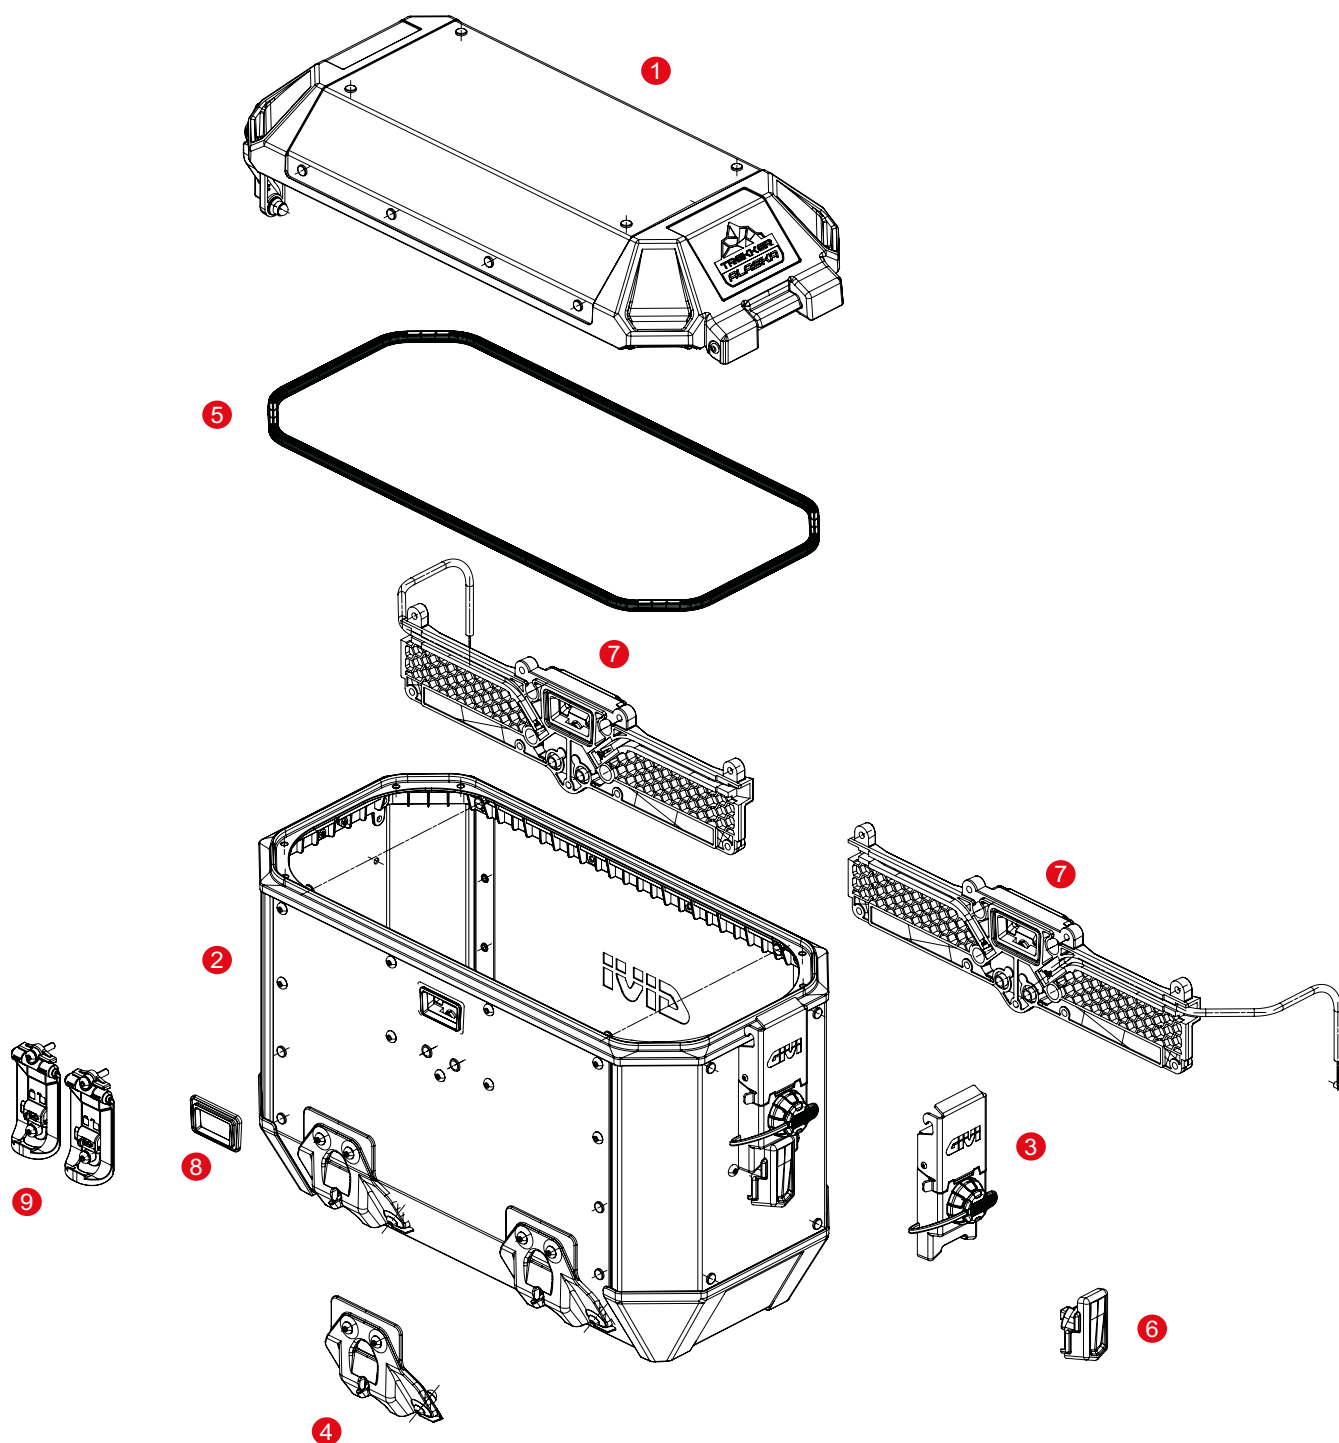

ALA36APACK2 / ALA36BPACK2 TREKKER ALASKA

1	ZALA36ACM	ALA36A assembled Top Shell, with handle
	ZALA36BCM	ALA36B assembled Top Shell black, with handle
2	ZALA36ARFM	ALA36A assembled Bottom Shell, right side
	ZALA36ALFM	ALA36A assembled Bottom Shell, left side
	ZALA36BRFM	ALA36B assembled Bottom Shell black, right side
	ZALA36BLFM	ALA36B assembled Bottom Shell black, left side
3	Z8024MR-ALA	Hinge stop
4	Z9790MR	MONOKEY® fitting system with O-rings
5	Z4943R	Trim

6	Z9799R	Release lever
7	Z9833-2MDXR	Reinforcement, right side
	Z9833-2MSXR	Reinforcement, left side
8	Z9838R	Clamp
9	Z9837R	Hook system (Right / Left)
	SL101	Security lock set including cylinder, 2 keys, bush and under lock platelets
	SL103	Security Lock key set for 3 cases, including bush and under lock platelets