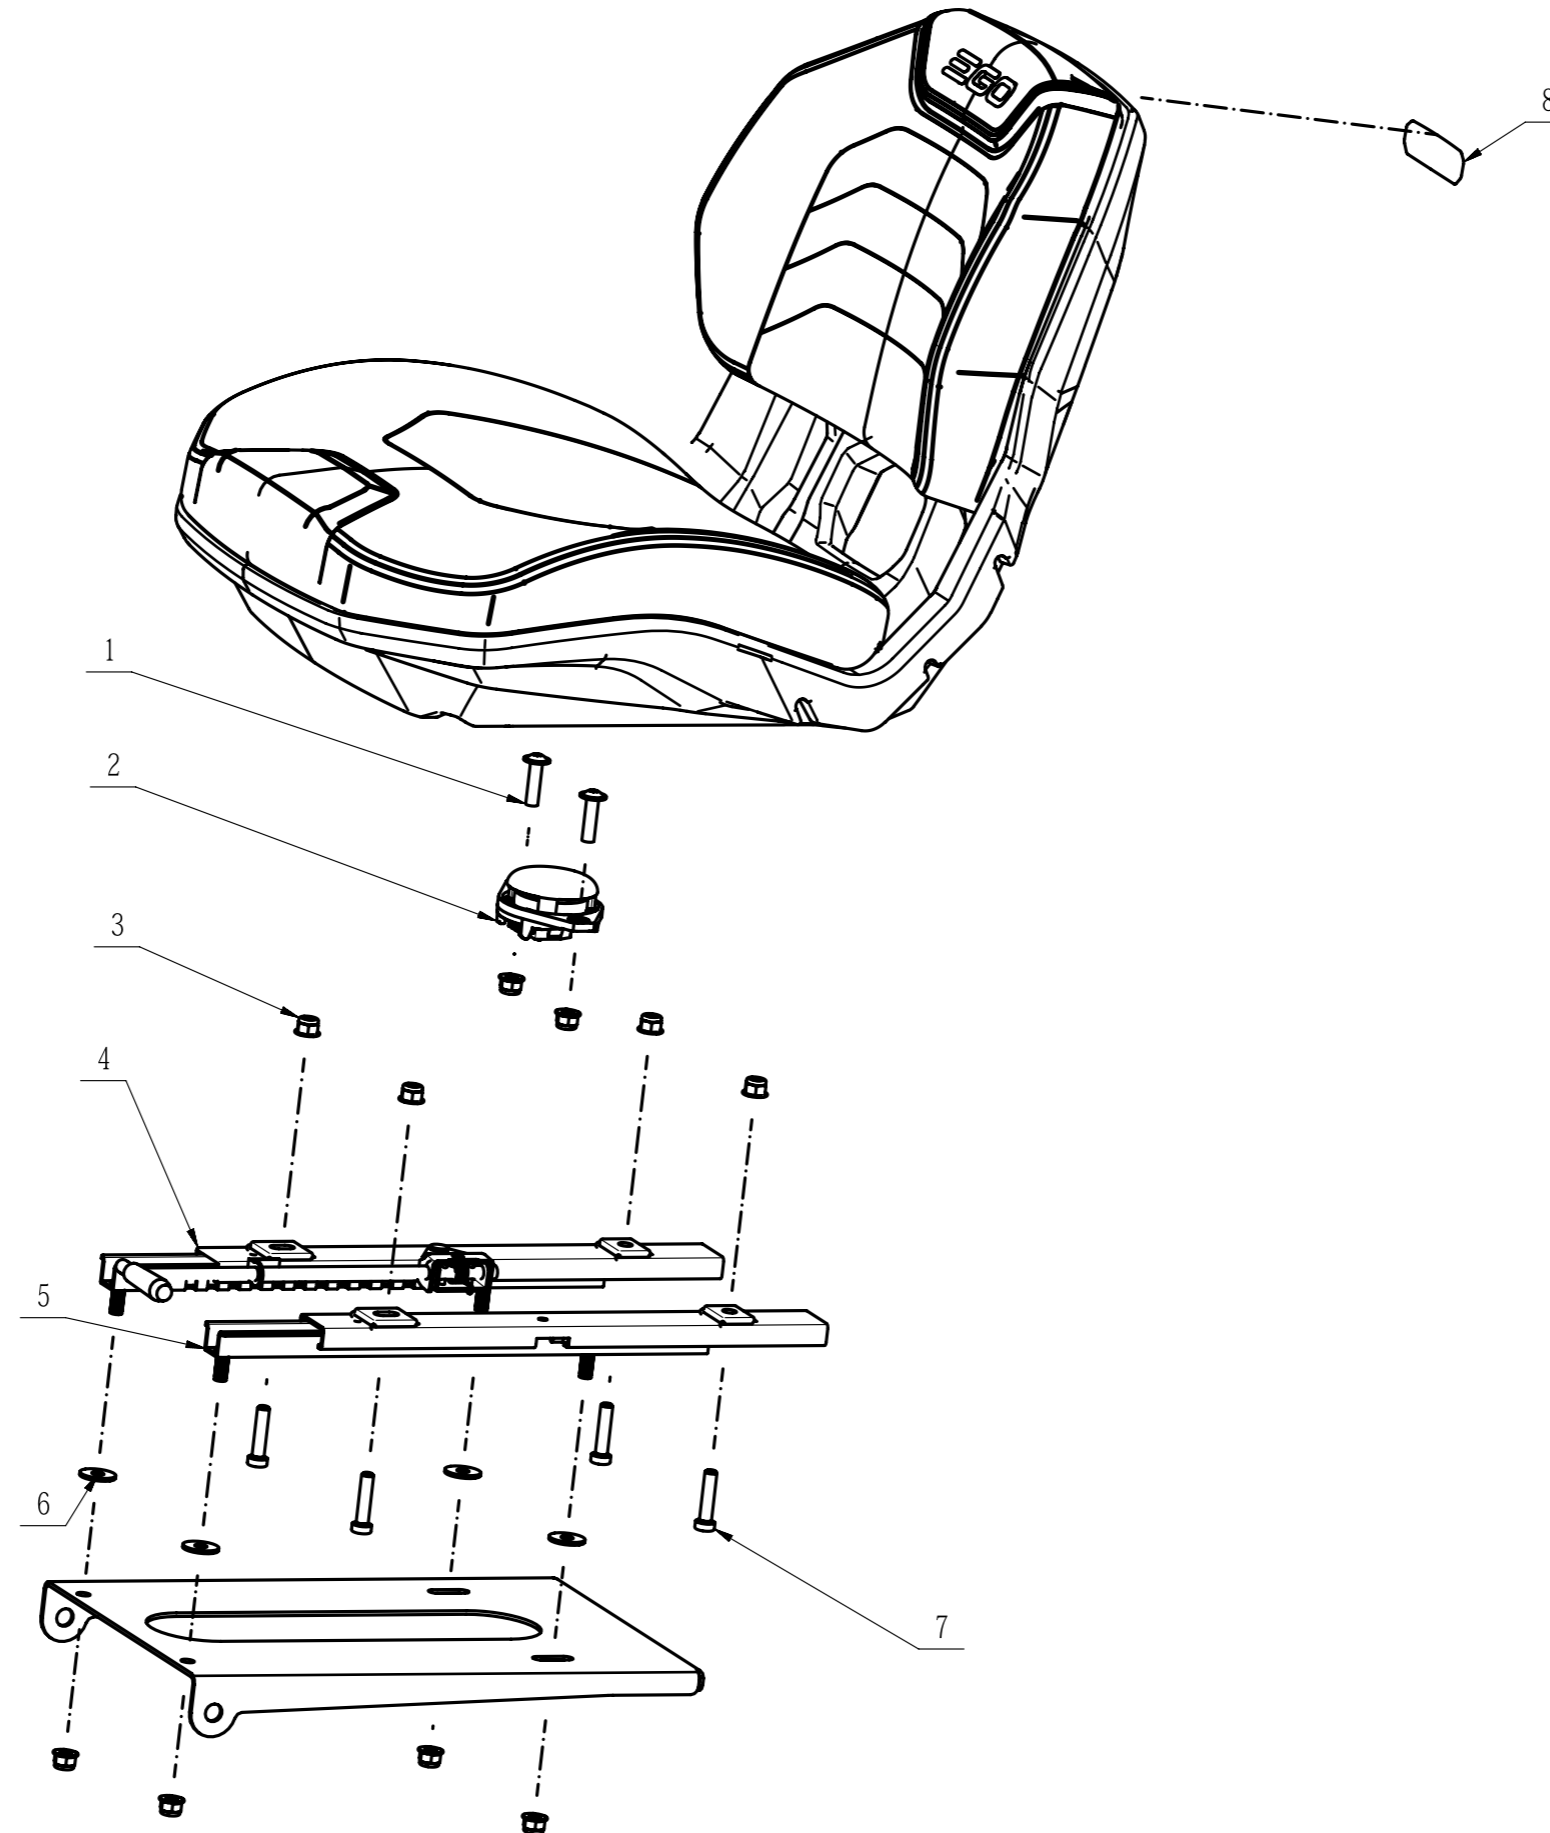

Product Description:Tractor
Model Number:TR4200E
Service Item Number:2829546002S01
Version:A
Issue Date: 2023/11/1

201 Seat Assembly