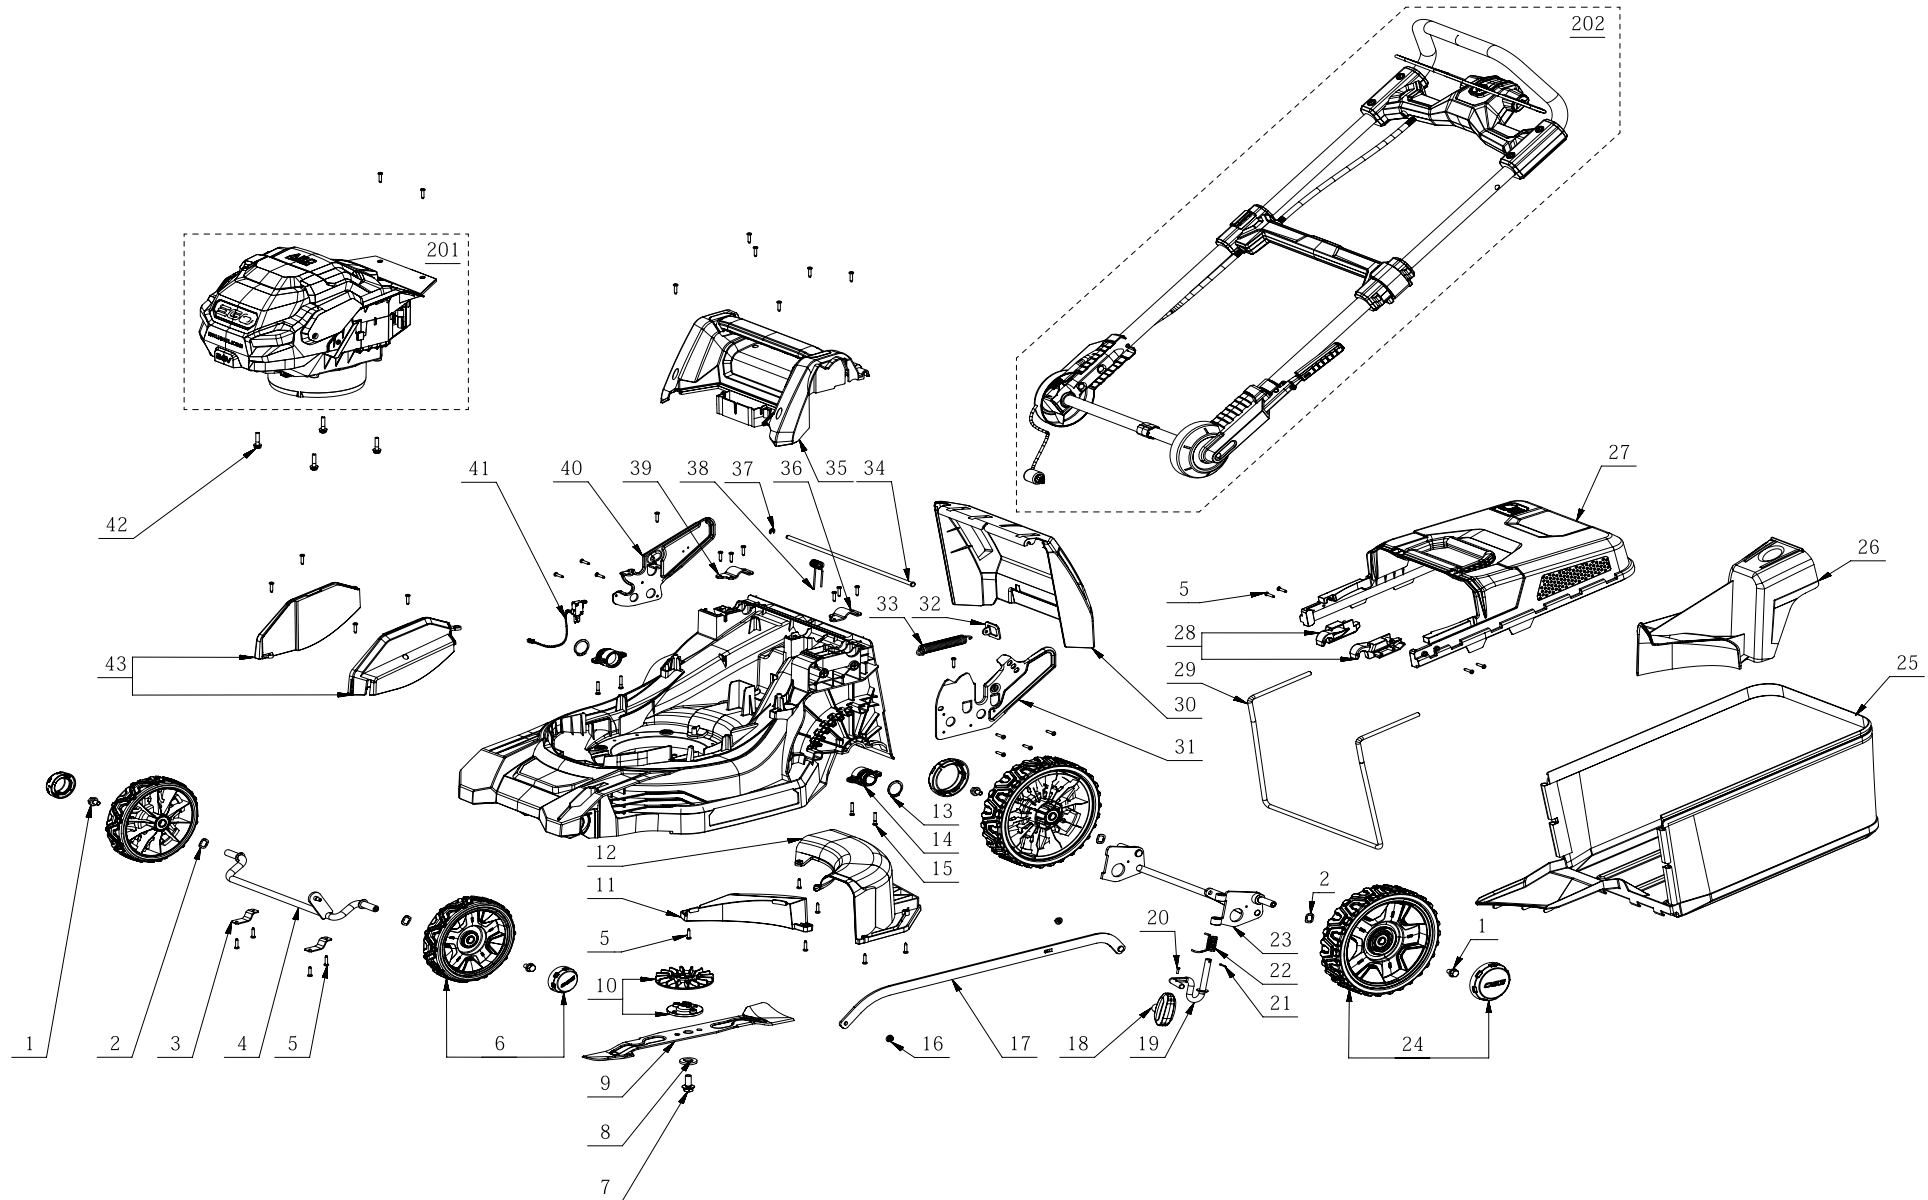

Product Description:Lawn Mower
Model Number:LM1700E
Body Number:1000013002_S
Version: A
Issue Date: 2019/06/14